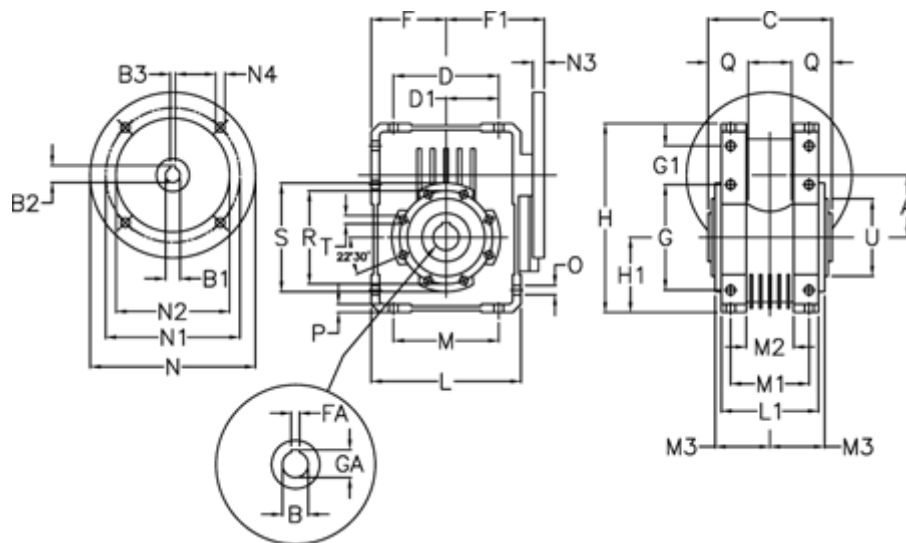

Article number: 392208601574616

Description: Worm Gear with Torque Limiter  
W86 L1-U-15-P112 B14

## Measures

A = 86.9	F = 100	L = 200	N2 = 110	T = M10x18
B = 35	F1 = 136	L1 = 125	N3 = 10	U = 110
B1 E7 = 28	FA = 10	M = 144	N4 = 8.5	
B2 = 31.3	G = 144	M1 = 101	O = 11.5	
B3 H9 = 8	G1 = 45.5	M2 = 57	P = 11	
C = 140	GA = 38.3	M3 = 64.5	Q = 45	
D = 144	H = 245.5	N = 160	R = 130	
D1 = 72	H1 = 100	N1 = 130	S = 150	